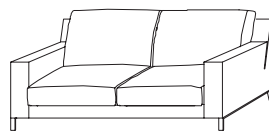

Shaped polyurethane and polyester fibre insert. 100% cotton cover.

**SEAT CUSHIONS (FEATHER)**

Shaped polyurethane and sterilized feather insert. 100% cotton cover.

**BACK CUSHIONS**

Polyester fibre and sterilized feathers. 100% cotton cover.

**FEET**

Shiny metal with non-slip plastic tips.

**REMOVABLE OUTER COVERS**

(See attached card, specific for each cover).

**DIMENSIONS**

**armchair**

W 850 D 850 H 800  
W 33 1/2" D 33 1/2" H 31 1/2"

**fibre seating** **feather seating**  
**PLF** **PLG**

**sofa**

W 1800 D 950 H 850  
W 70 7/8" D 37 3/8" H 33 1/2"

**fibre seating** **feather seating**  
**D180F** **D180G**

**sofa**

W 2100 D 950 H 850  
W 82 3/4" D 37 3/8" H 33 1/2"

**fibre seating** **feather seating**  
**D210F** **D210G**