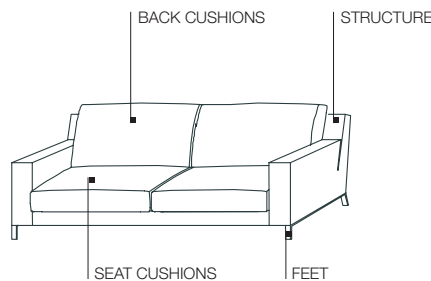

**STRUCTURE INTERIORS**

Frame made of solid fir (Picea abies) and chipboard, with elastic straps.

**STRUCTURE PADDING**

High capacity variable density foam polyurethane. Light velvet cover.

**SEAT CUSHIONS (FIBRE)**

Shaped polyurethane and polyester fibre insert. 100% cotton cover.

**SEAT CUSHIONS (FEATHER)**

Shaped polyurethane and sterilized feather insert. 100% cotton cover.

**BACK CUSHIONS**

Polyester fibre and sterilized feathers. 100% cotton cover.

**FEET**

Shiny metal with non-slip plastic tips.

**REMOVABLE OUTER COVERS**

(See attached card, specific for each cover).

**DIMENSIONS**

**armchair**

W 850 D 850 H 800  
W 33 1/2" D 33 1/2" H 31 1/2"

**fibre seating** **feather seating**  
**PLF** **PLG**

**sofa**

W 1800 D 950 H 850  
W 70 7/8" D 37 3/8" H 33 1/2"

**fibre seating** **feather seating**  
**D180F** **D180G**

**sofa**

W 2100 D 950 H 850  
W 82 3/4" D 37 3/8" H 33 1/2"

**fibre seating** **feather seating**  
**D210F** **D210G**