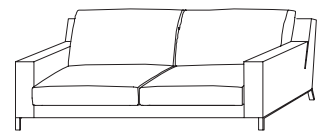

**FEET**

Shiny metal with non-slip plastic tips.

**REMOVABLE OUTER COVERS**

(See attached card, specific for each cover).

**DIMENSIONS**

**armchair**

W 850 D 850 H 800  
W 33 1/2" D 33 1/2" H 31 1/2"

**fibre seating** **feather seating**  
**PLF** **PLG**

**sofa**

W 1800 D 950 H 850  
W 70 7/8" D 37 3/8" H 33 1/2"

**fibre seating** **feather seating**  
**D180F** **D180G**

**sofa**

W 2100 D 950 H 850  
W 82 3/4" D 37 3/8" H 33 1/2"

**fibre seating** **feather seating**  
**D210F** **D210G**