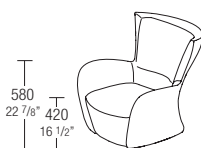

DATASHEET

REGISTERED
DESIGN

I.2015

molteni.it

Dimensions in millimeters and inches. The right to discontinue and make changes is reserved. This information is based on the latest product information available at the time of printing.

MANDRAGUE AND POUF FEET

Plastic with felt.

MANDRAGUE SWIVEL BASE

In steel painted black. 360° rotation on steel bearings.

REMOVABLE OUTER COVER

(See label attached – cover specification).

DIMENSIONS

armchair

W 840 D 920 H 910
W 33 1/8" D 36 1/4" H 35 7/8"

hide leather armchair

W 840 D 920 H 910
W 33 1/8" D 36 1/4" H 35 7/8"

fabric pouf

W 410 D 450
H 430
W 16 1/8" D 17 3/4"
H 16 7/8"

W 500 D 500

H 370
W 19 5/8" D 19 5/8"
H 14 5/8"

W 600 D 600

H 370
W 23 5/8" D 23 5/8"
H 14 5/8"

fixed **swivel armchair**
MPL1F **MPL1G**

fixed
MPL1F

MPF41

MPF50

MPF60

DATASHEET