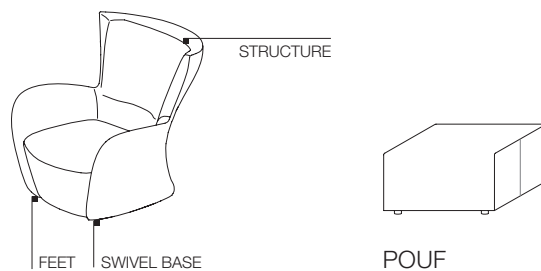

MANDRAGUE AND POUF FEET

Plastic with felt.

MANDRAGUE SWIVEL BASE

In steel painted black. 360° rotation on steel bearings.

REMOVABLE OUTER COVER

(See label attached – cover specification).

DIMENSIONS

armchair