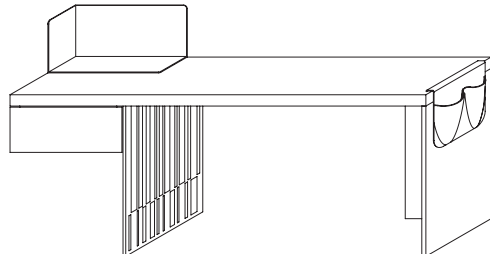

SCRIBA—
PATRICIA
URQUIOLA
2010

Molteni & C

3—
3

DIMENSIONS

writing desk W 1500 D 500 H 718
W 59" D 19 3/4" H 28 1/4"

left version

writing desk W 1840 D 500 H 718
W 72 1/2" D 19 3/4" H 28 1/4"

left version

accessories

pouch W 320 H 300
W 12 5/8" H 11 7/8"

pouch with lamp W 320 H 300
W 12 5/8" H 11 7/8"

bookshelf support W 500 H 210 D 210
W 59" D 8 1/4" H 8 1/4"

example of complete writing desk

left version

DATASHEET

REGISTERED
DESIGN

XII.2014

molteni.it

Dimensions in millimeters and inches. The right to discontinue and make changes is reserved. This information is based on the latest product information available at the time of printing.